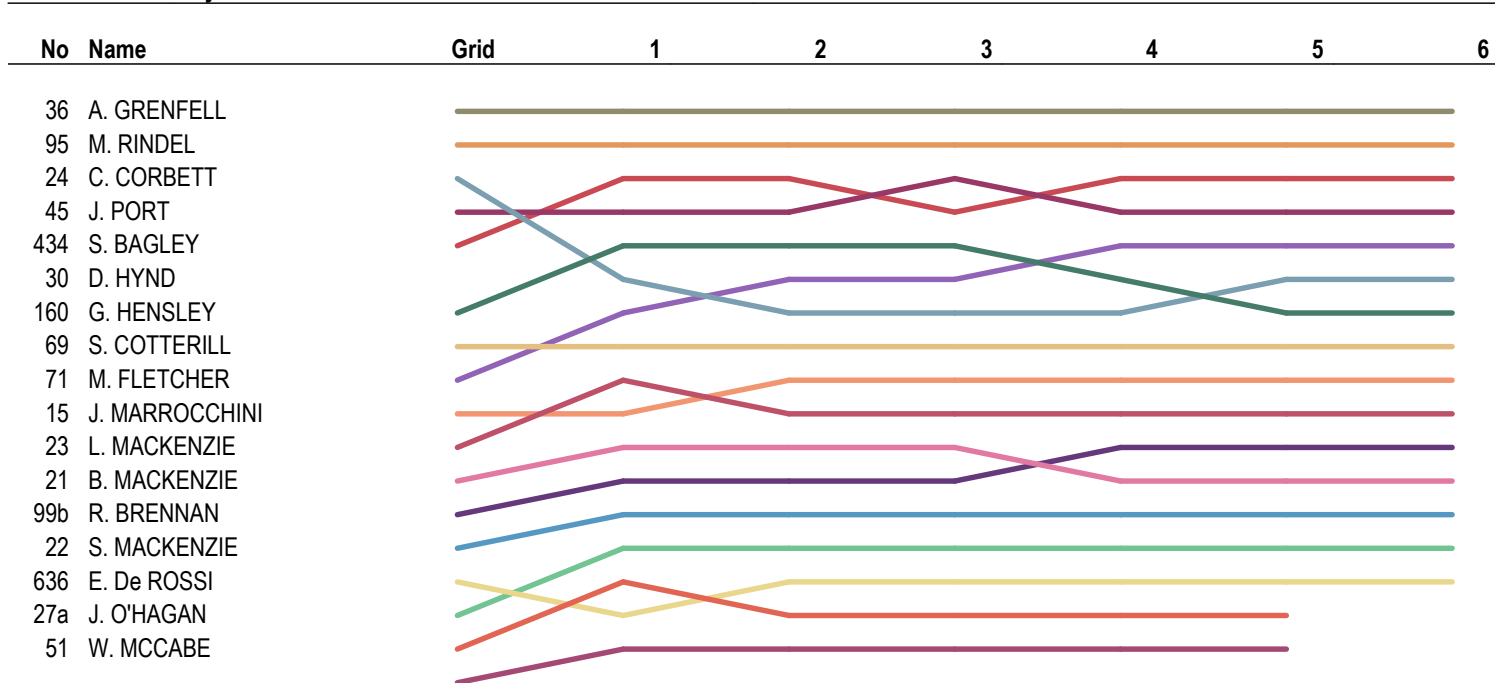

LAP CHART

The results are provisional until the end of the time limit for protests and appeals.

Chief Timekeeper - Jake Skate

Clerk of Course - Alistair Kinsella

COMPUTIME RACE TIMING SYSTEMS PTY LTD

9 Timber Lane, Glen Waverley Vic 3150. Ph: (03) 9803-7110
www.computime.com.au jake@computime.com.au